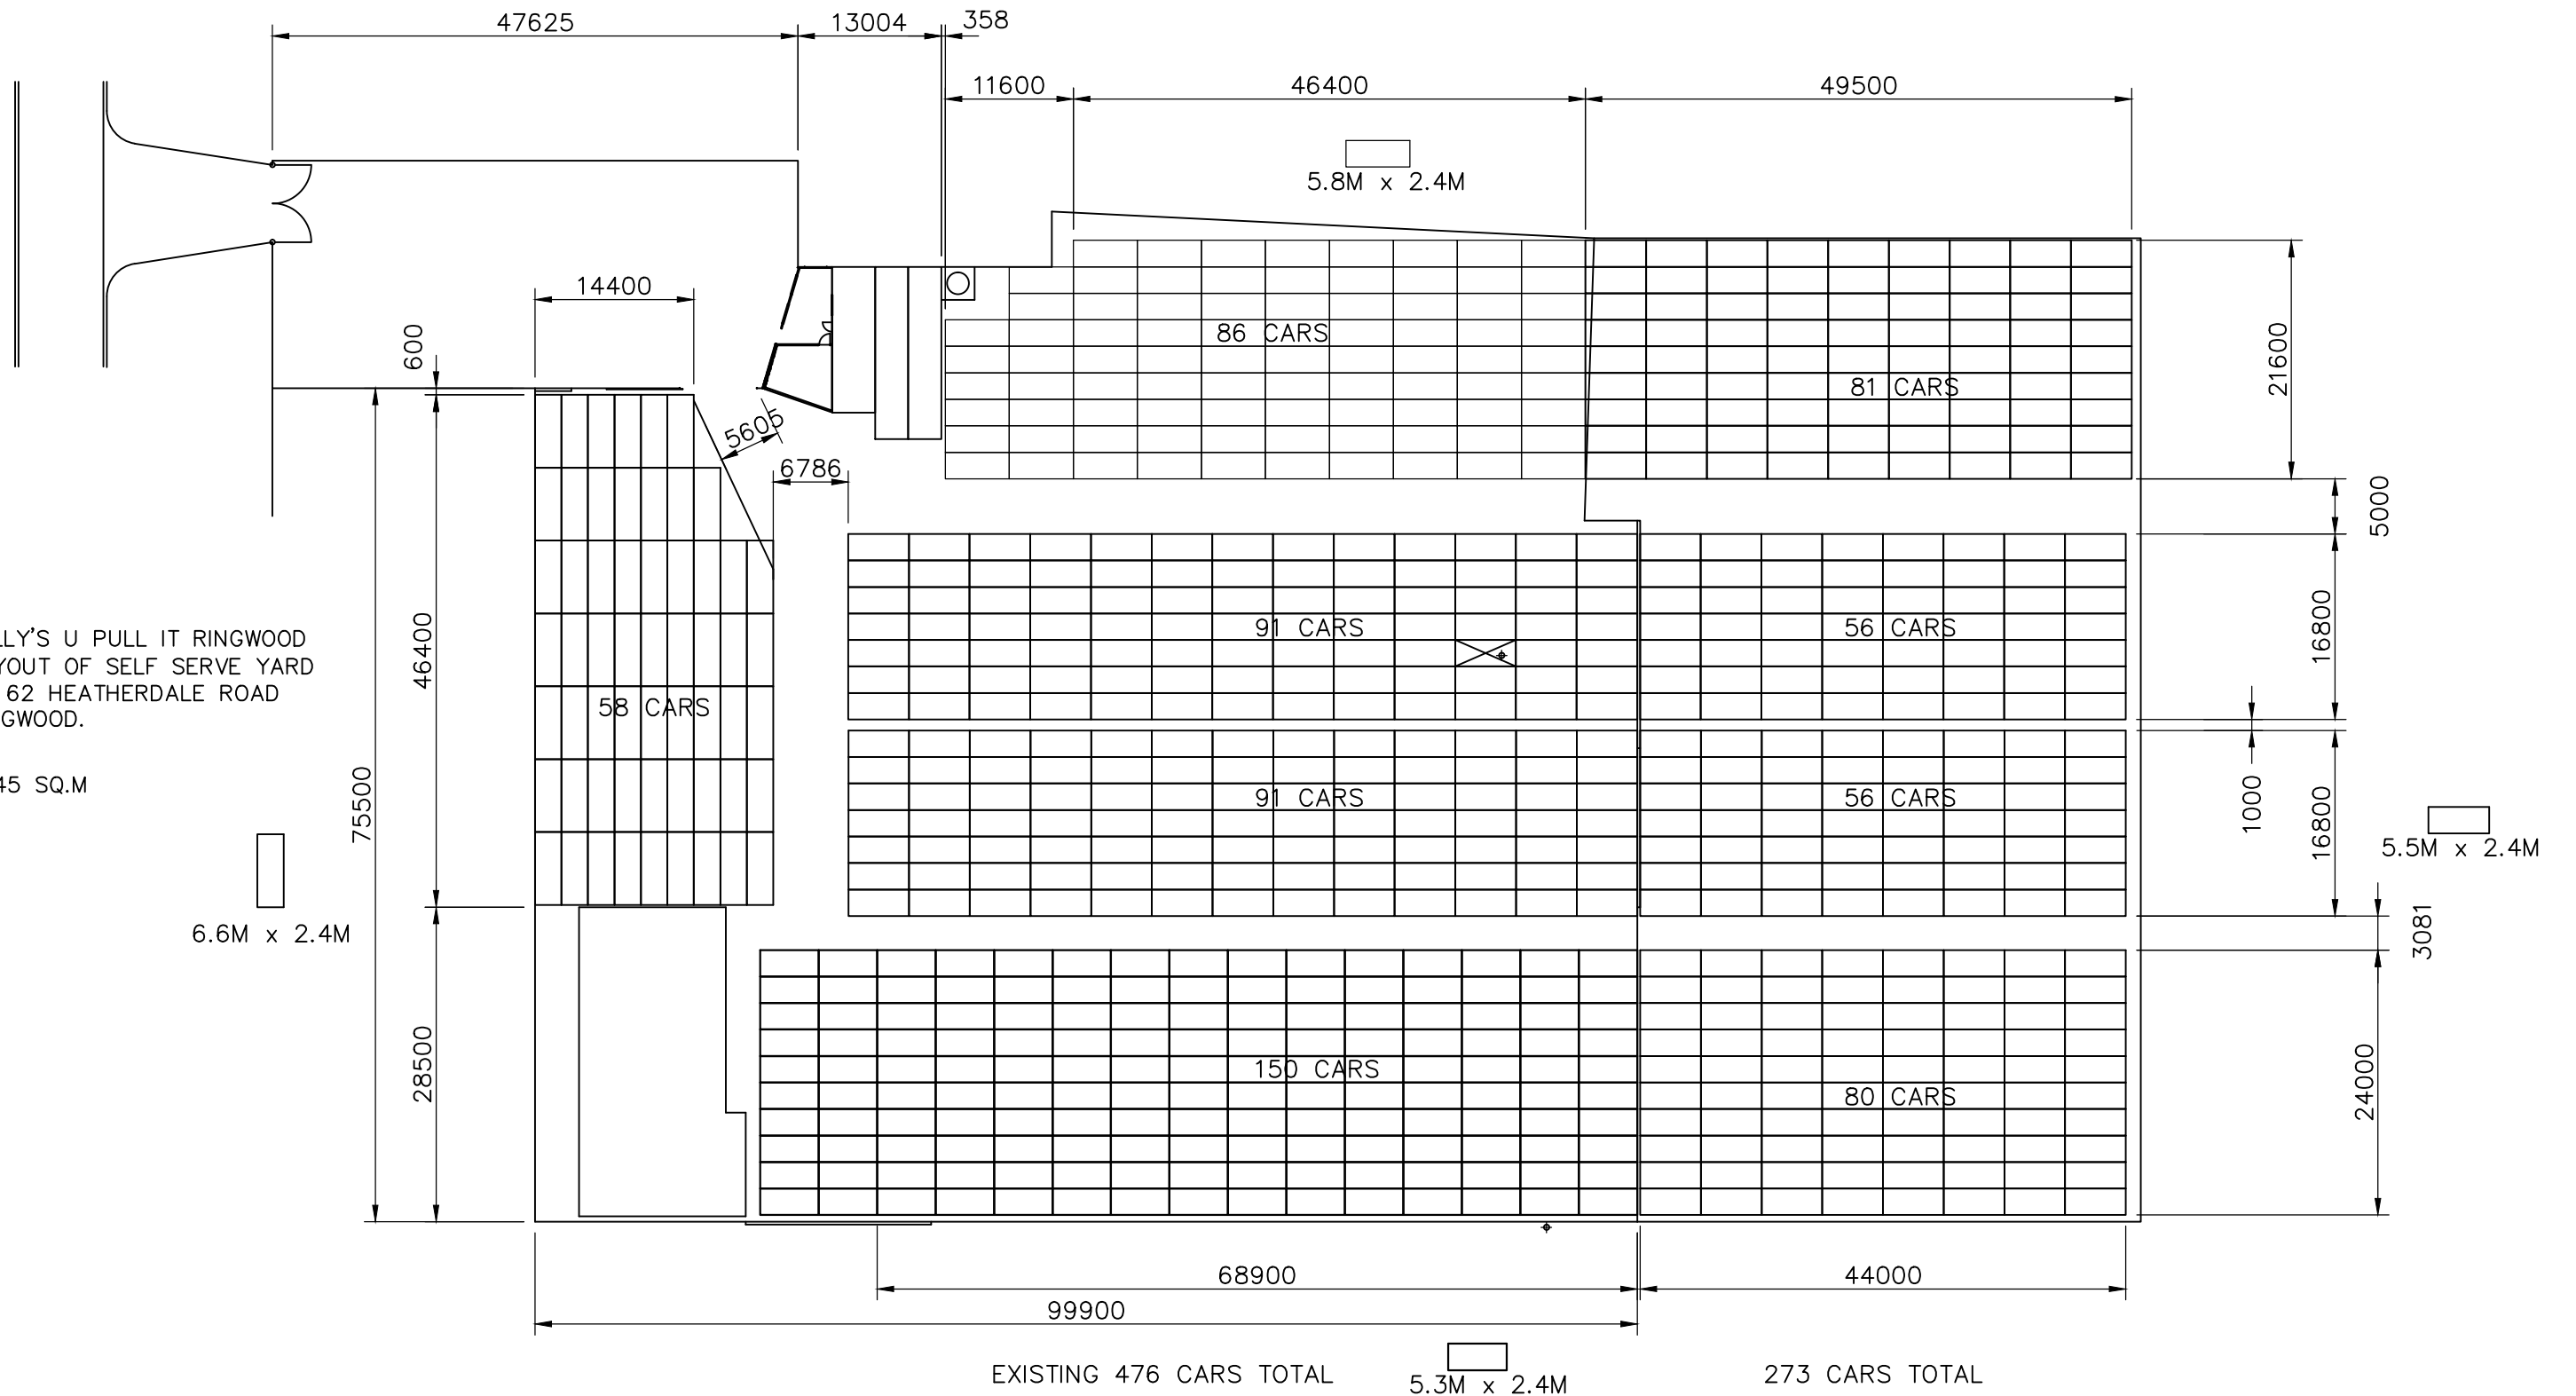

JOLLY'S U PULL IT RINGWOOD
LAYOUT OF SELF SERVE YARD
AT 62 HEATHERDALE ROAD
RINGWOOD.

9445 SQ.M

EXISTING 476 CARS TOTAL

273 CARS TOTAL